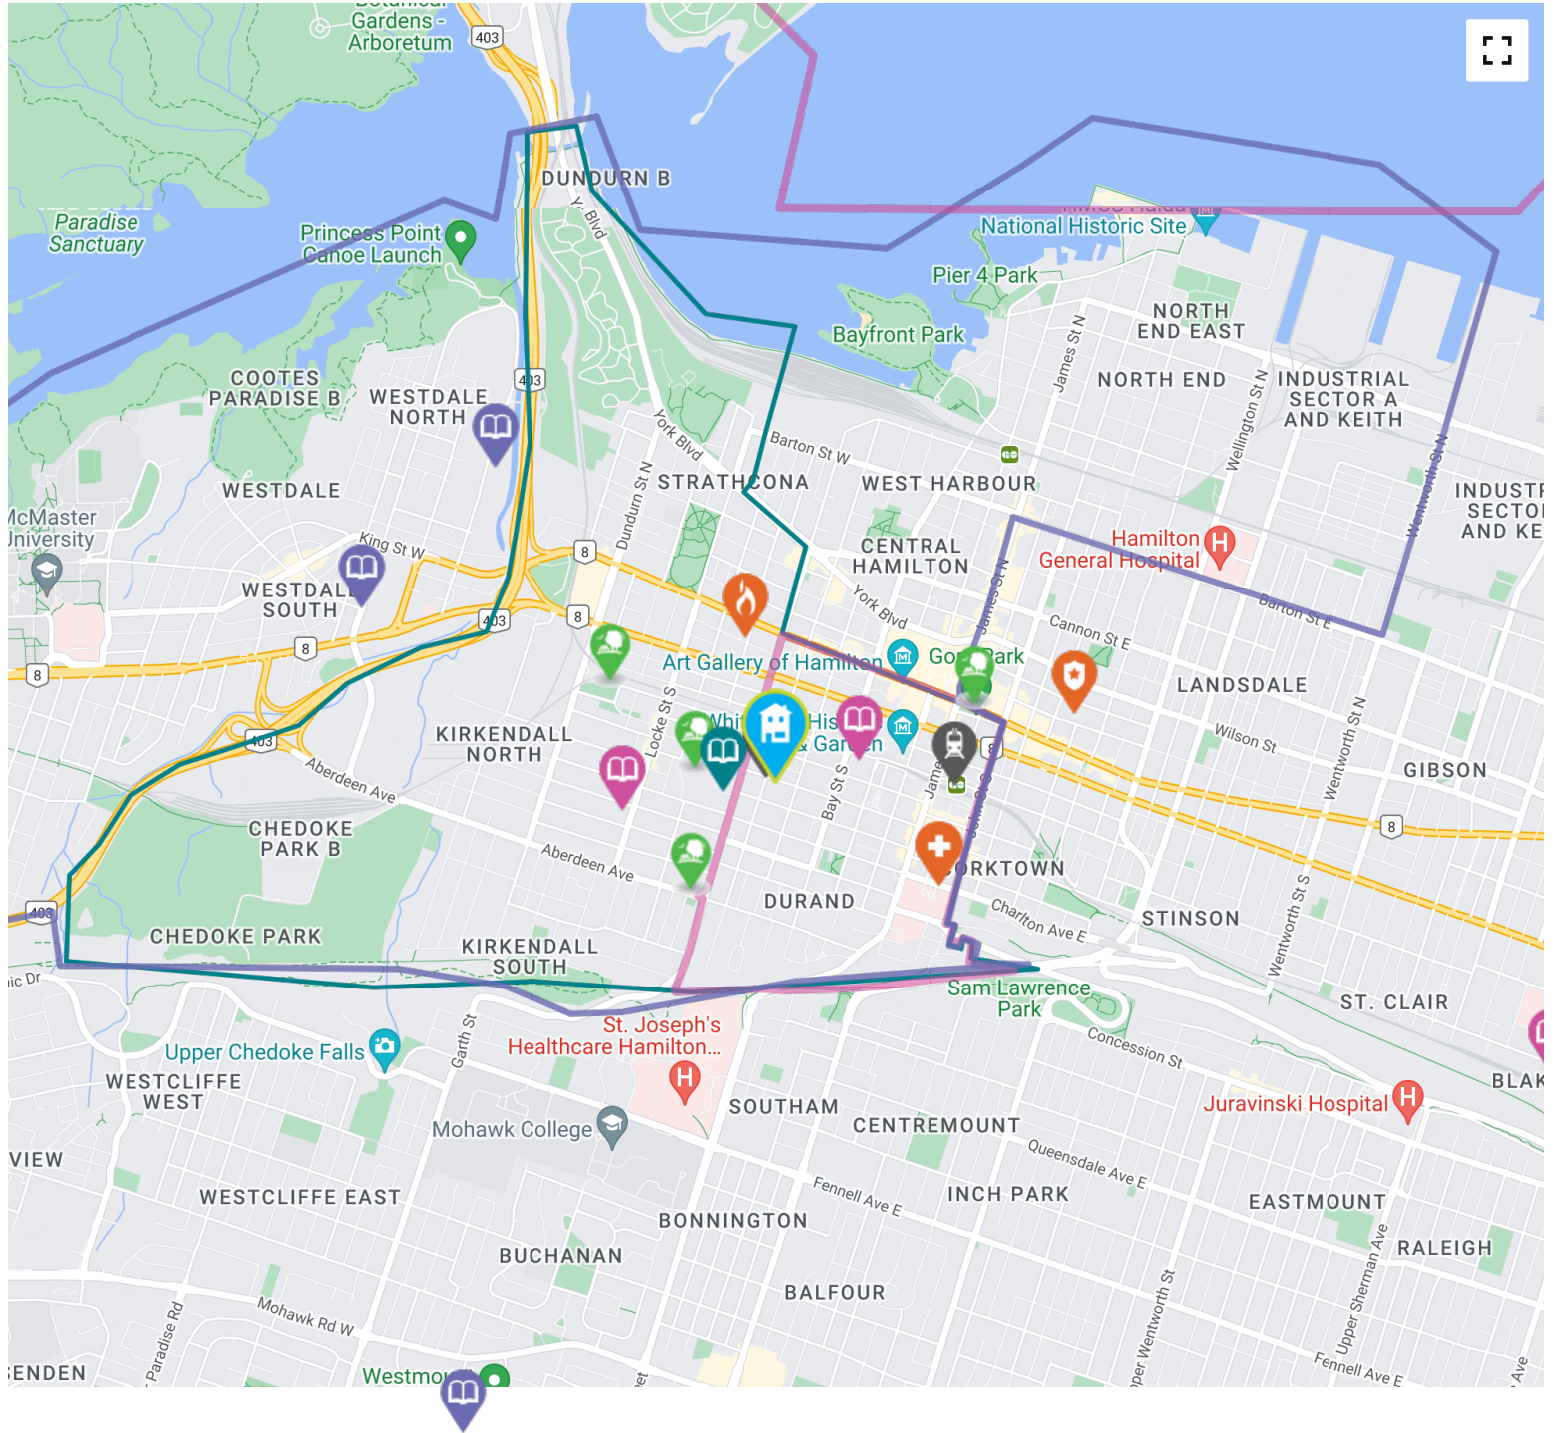

1 Dog Park, 1 Playground, and 1 Community Garden

<http://www.hamilton.ca...>

Gore Park about a 12 minute walk - 0.93 KM

1 Hughson Street South., Hamilton, ON, Canada

Gore Park consists of two somewhat triangular parcels of land in the city's downtown core. The section between James and Hughson has benches, flower beds, a statue of Queen Victoria, and an ornamental fountain -- a replica of the park's original Victorian fountain. The portion between Hughson and John has a cenotaph, a statue of Sir John A. Macdonald, and a raised grass area with a concrete perimeter for seating. The south side of both sections has stops for buses running between the Mountain and the lower city.

The nearest rail transit stop is Hamilton GO Centre

about a 11 minute walk - 0.8 KM

<https://www.gostransit.com...>

The nearest street-level transit stop is Hess At Duke

about a 1 minute walk - 0.05 KM

<http://www.hamilton.ca...>

<https://www.stjoes.ca...>

The nearest fire station is Hamilton Fire Station 11

0.67 KM away

Address 24 Ray Street South, Hamilton, ON L8P

<https://www.hamilton.ca...>

The nearest police facility is Central Station

1.37 KM away

Address 155 King William St, Hamilton, ON L8R 1A7, Canada

<https://hamiltonpolice.on.ca...>

Map data ©2024 Google [Report a map error](#)

Elementary Schools

Middle Schools

High Schools

Transit